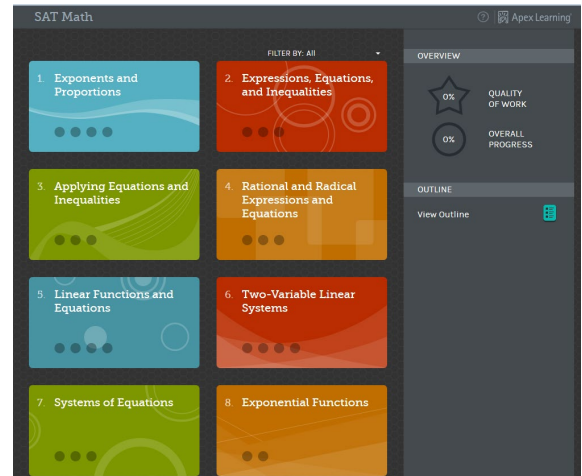

Real-Time Actionable Data

Provide students, teachers, and administrators with real-time data on student progress and performance using a flexible web-based reporting system.

Intuitive Dashboards

Efficiently monitor progress and performance across Tutorials with ease, and quickly identify if students are at risk of falling behind in their preparation.

Pretest to Posttest gain

UP 20

PERCENTILE POINTS

College Readiness Tutorials

ACT®

SAT®

ACCUPLACER®

TSI Assessment