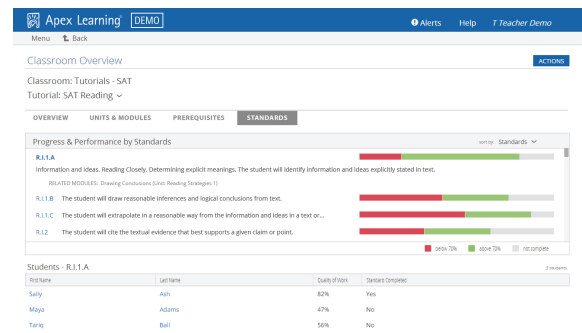

Pretest to Posttest gain

UP 20

PERCENTILE POINTS

College Readiness Tutorials

ACT®

SAT®

ACCUPLACER®

TSI Assessment