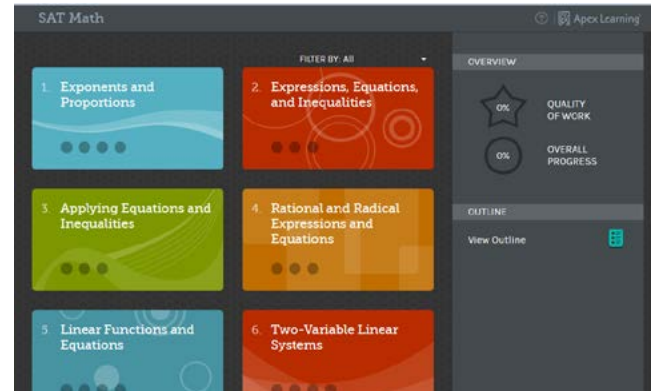

Students “learn by doing” and are supported through rigorous content in ways best suited to their style of learning.

Meaningful Data to Inform Preparation

View detailed progress and performance data by concept for individual students or an entire class.

Real-Time Actionable Data

Provide students, teachers, and administrators with real-time data on student progress and performance using a flexible web-based reporting system.

Intuitive Dashboards

Efficiently monitor progress and performance across Tutorials with ease, and quickly identify if students are at risk of falling behind in their preparation.